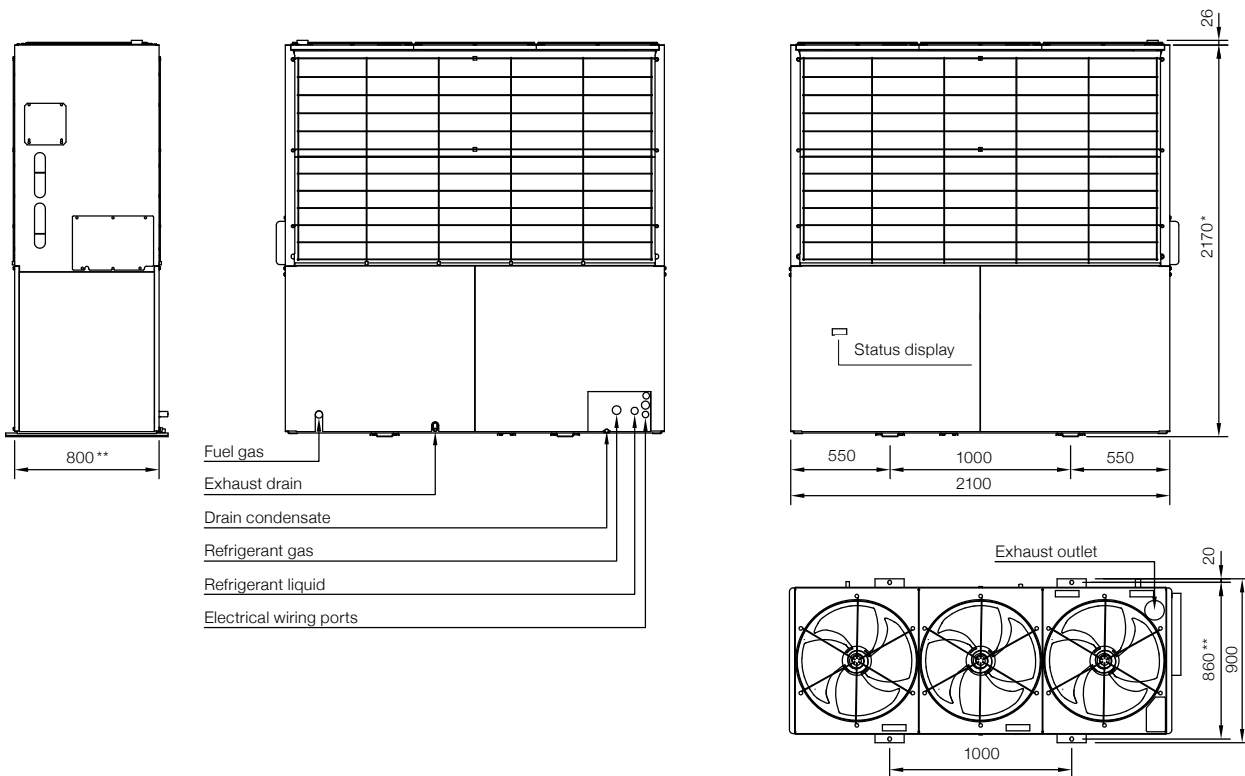

GAS ENGINE HEAT PUMP

DIMENSIONS

ENCP 450 / 560 J

ENCP 710 / 850 J

* See page 98 for dimensions with vibration dampers

** See page 96 for dimensions with air guards