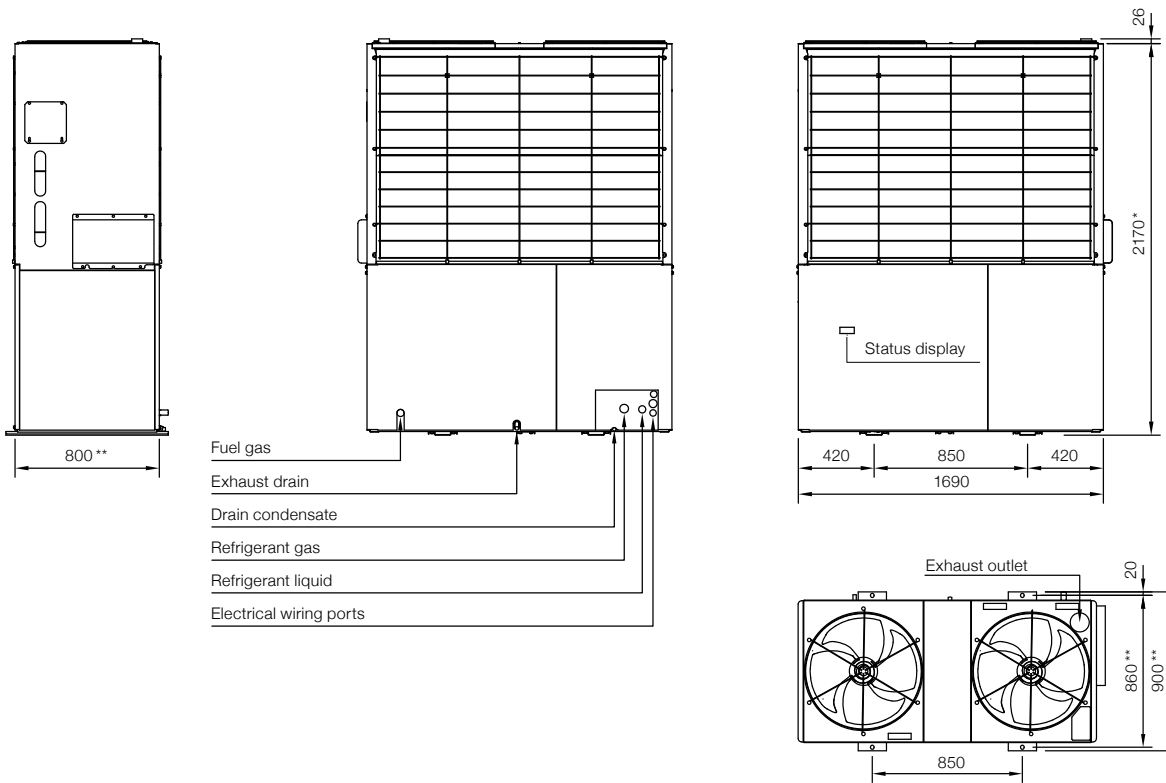

GAS ENGINE HEAT PUMP

DIMENSIONS

ENCP 450 / 560 J

ENCP 710 / 850 J

* See page 98 for dimensions with vibration dampers

** See page 96 for dimensions with air guards