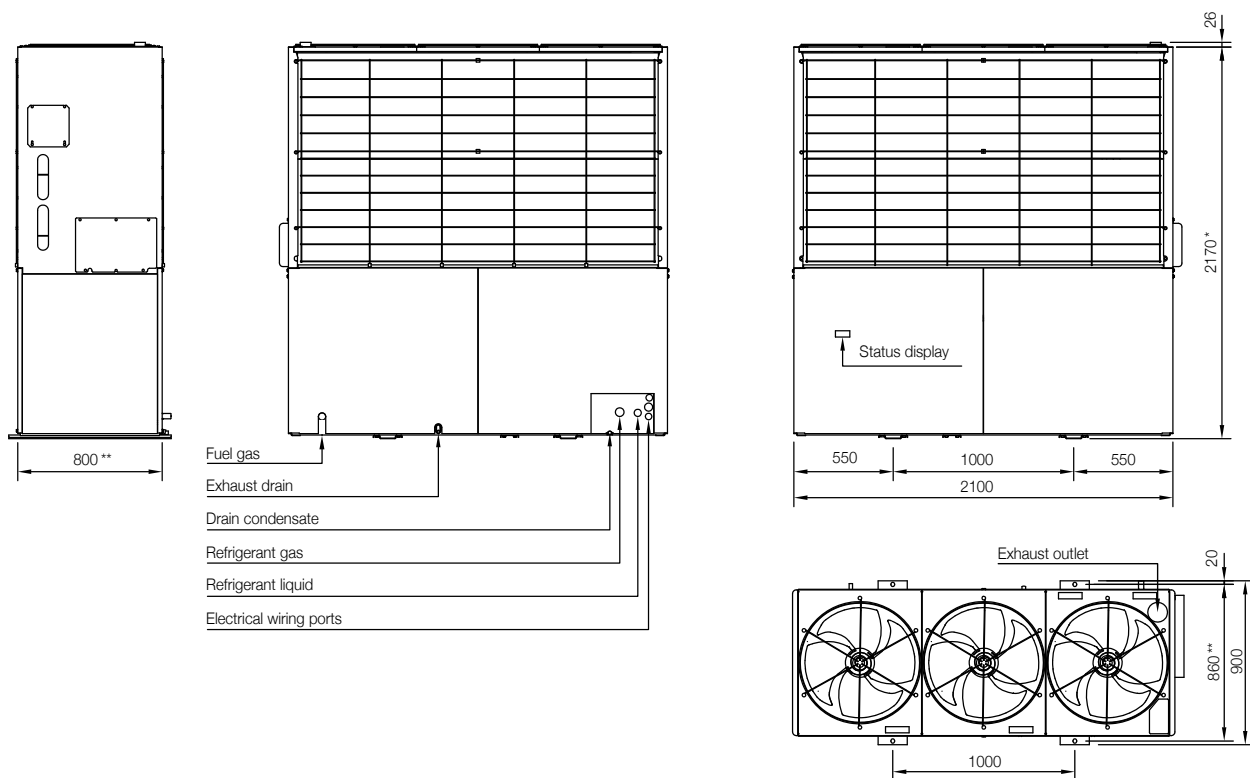

GAS ENGINE HEAT PUMP

DIMENSIONS

ENCP 450 / 560 J

ENCP 710 / 850 J

* See page 98 for dimensions with vibration dampers

** See page 96 for dimensions with air guards