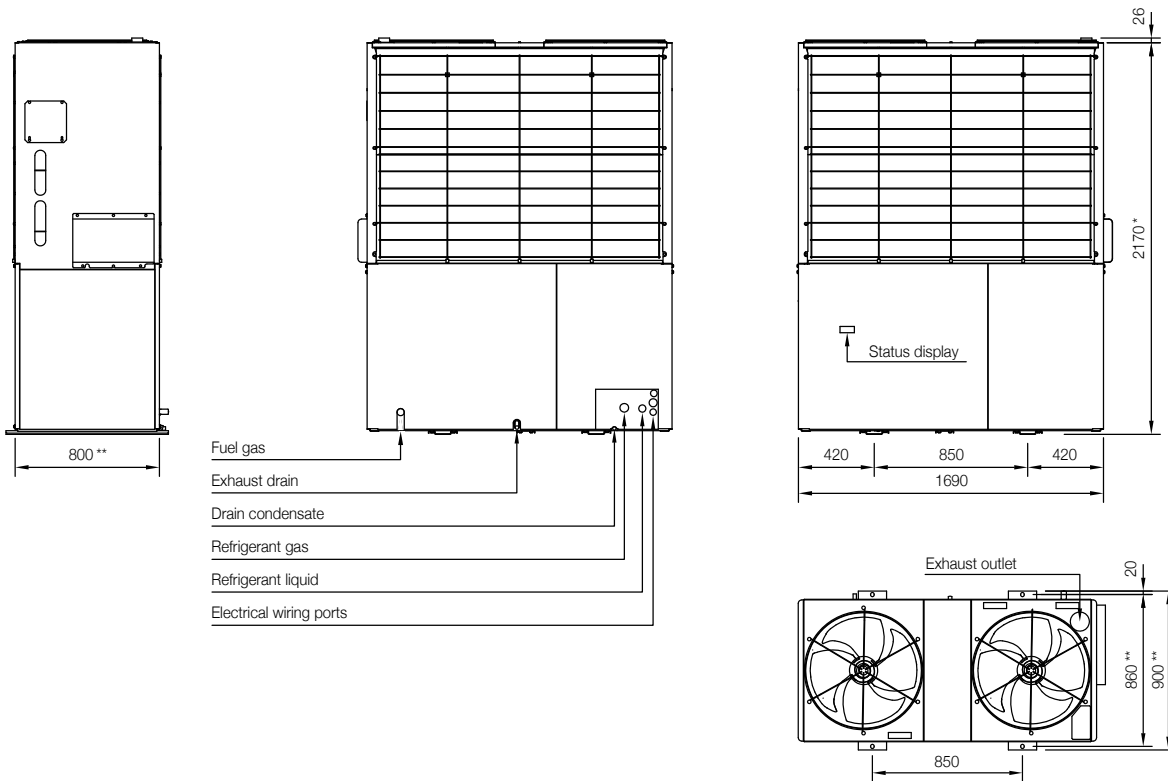

GAS ENGINE HEAT PUMP

DIMENSIONS

ENCP 450 / 560 J

ENCP 710 / 850 J

* See page 98 for dimensions with vibration dampers

** See page 96 for dimensions with air guards