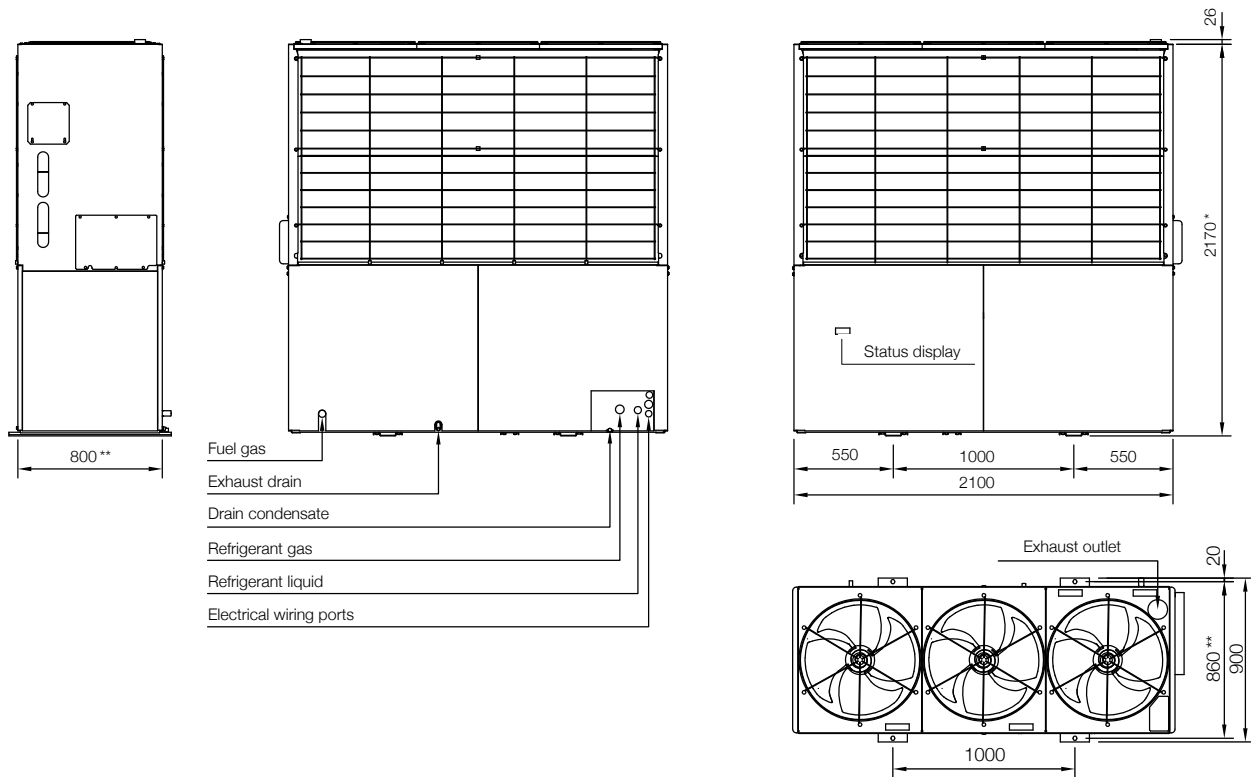

GAS ENGINE HEAT PUMP

DIMENSIONS

ENCP 450 / 560 J + EFZP 560 JC **

ENCP 710 / 850 J + EFZP 850 JC **

* See page 98 for dimensions with vibration dampers

** See page 96 for dimensions with air guards