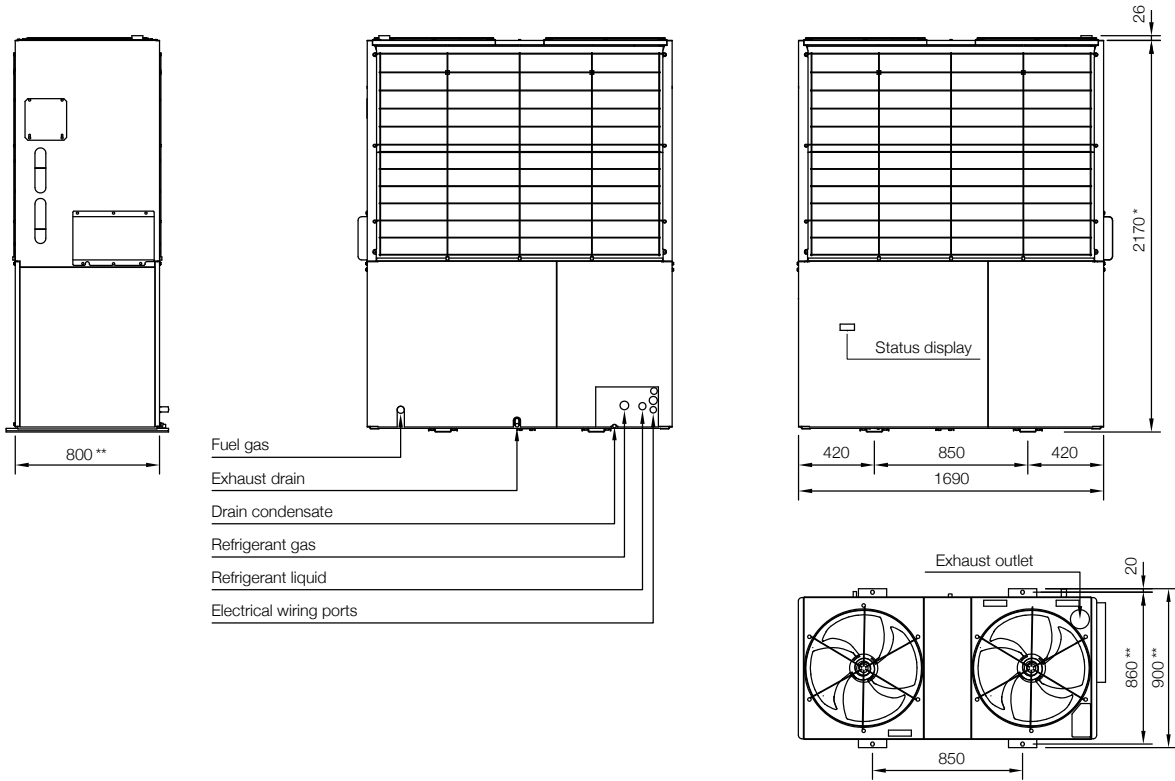

GAS ENGINE HEAT PUMP

DIMENSIONS

ENCP 450 / 560 J + EFZP 560 JC **

ENCP 710 / 850 J + EFZP 850 JC **

* See page 98 for dimensions with vibration dampers

** See page 96 for dimensions with air guards